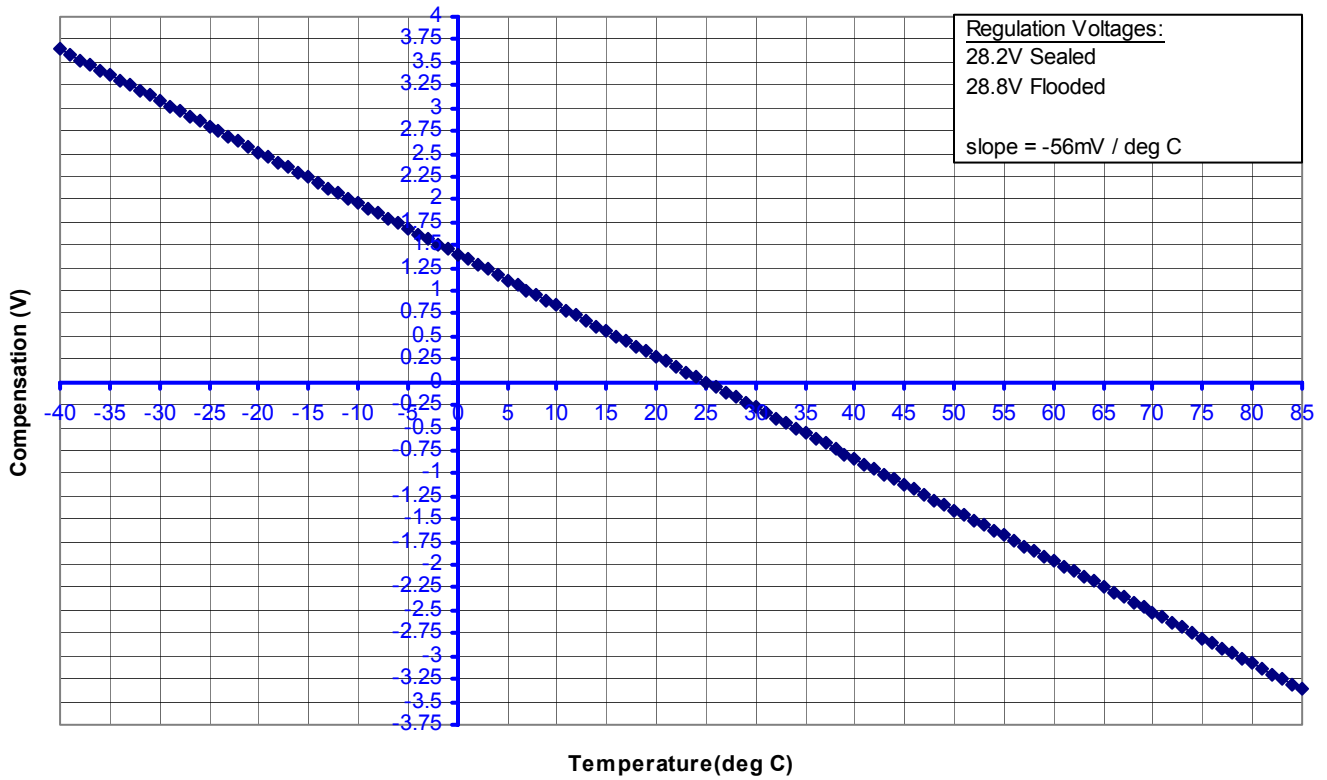

SunSaver 24V Models

Temperature Compensation
(SunSaver 24V Models)