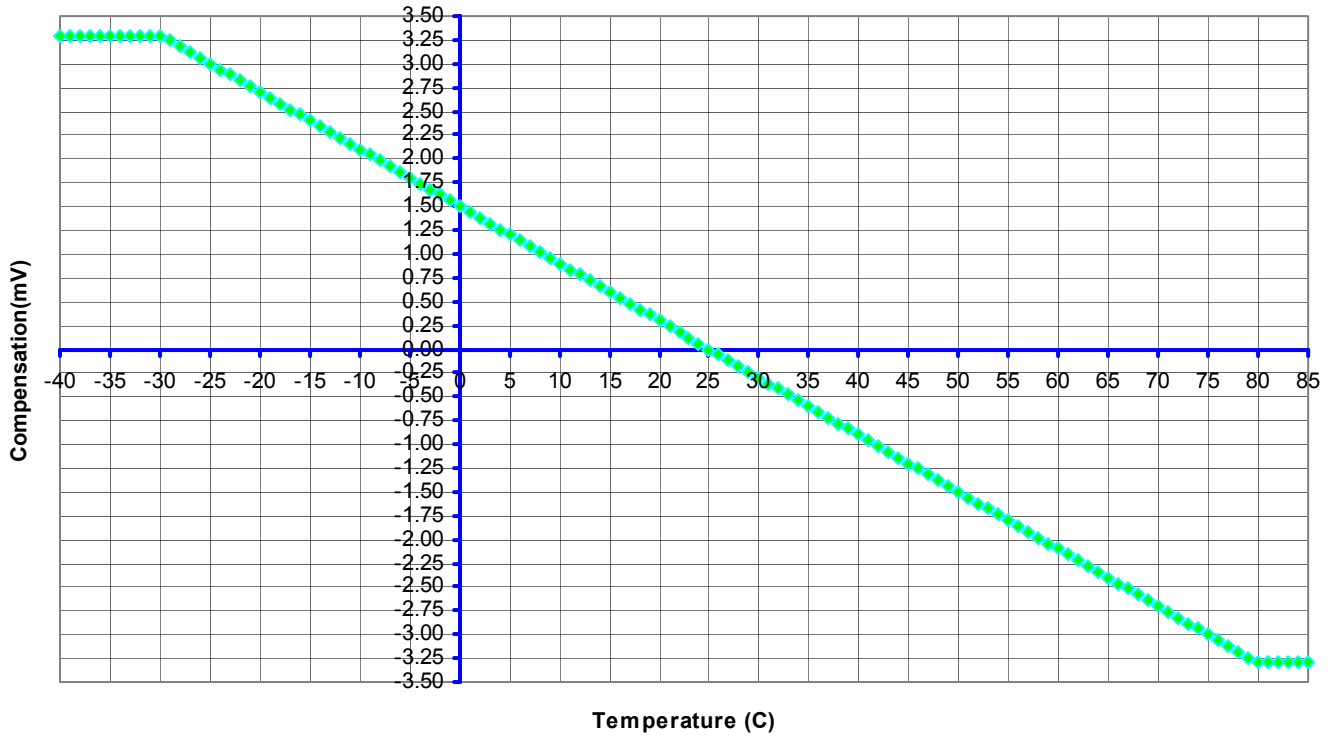

SunLight 24V Models

Temperature Compensation
(SunLight 24V Models)

SHS Models

Temperature Compensation
(SHS Models)

ProStar 12/24V Controller – 12V Mode

ProStar 12/24V Controller – 24V Mode

Temperature Compensation
(ProStar 12/24V Controller - 24V mode)