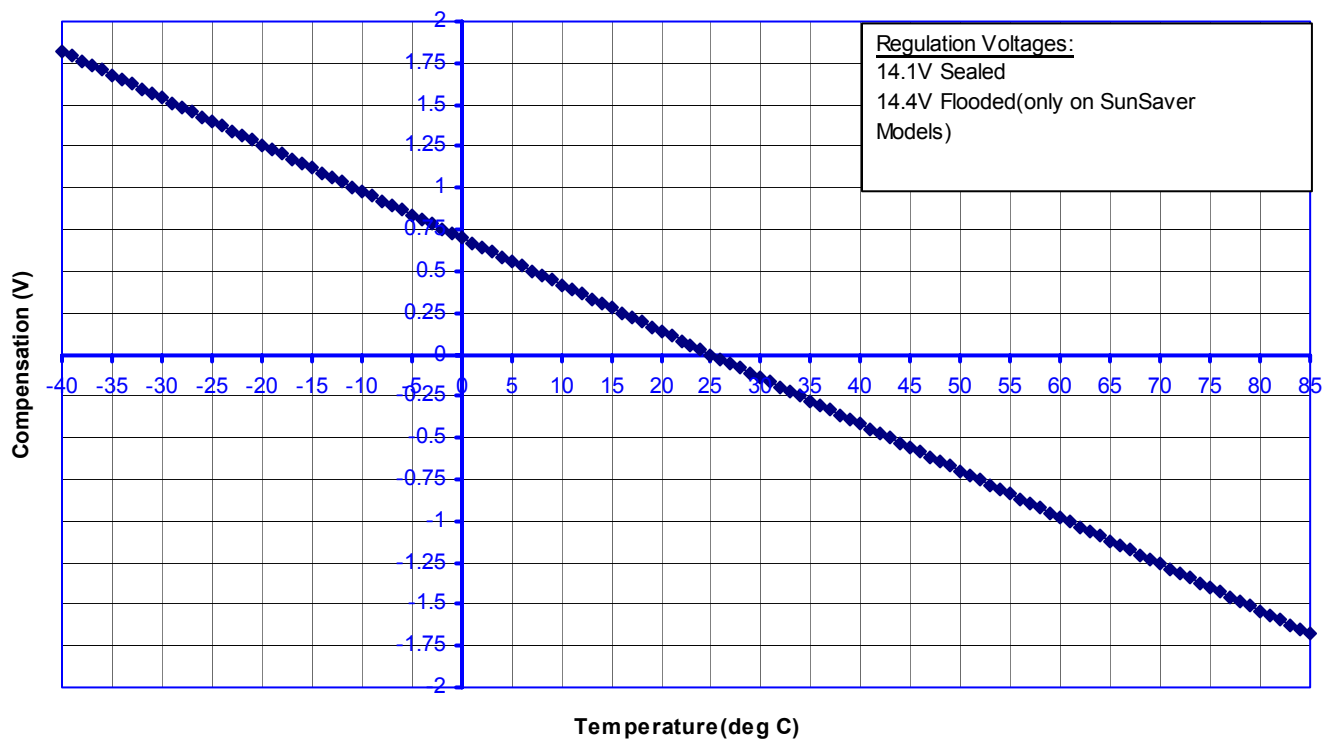

Temperature Compensation Graphs
Morningstar Corporation

SunGuard and SunSaver 12V Models	2
SunSaver 24V Models	3
SunLight 12V Models.....	4
SunLight 24V Models.....	5
SHS Models	6
ProStar 12/24V Controller – 12V Mode.....	7
ProStar 12/24V Controller – 24V Mode.....	8
ProStar 48V Controllers.....	9

SunGuard and SunSaver 12V Models

Temperature Compensation
(SunGuard and SunSaver 12V Models)