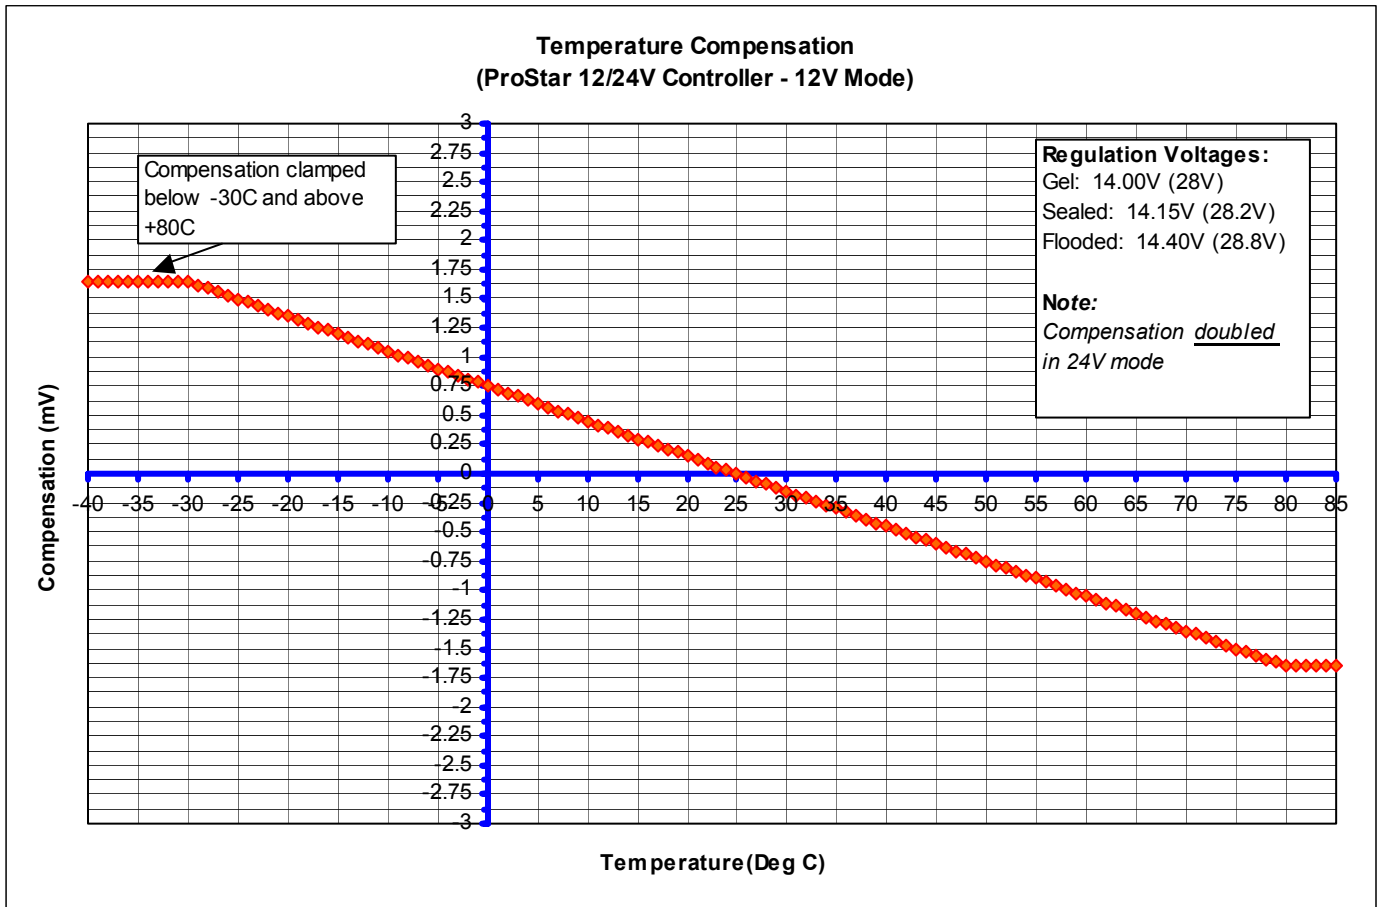

SunLight 24V Models

Temperature Compensation
(SunLight 24V Models)

SHS Models

Temperature Compensation
(SHS Models)

ProStar 12/24V Controller – 12V Mode

ProStar 12/24V Controller – 24V Mode

Temperature Compensation
(ProStar 12/24V Controller - 24V mode)